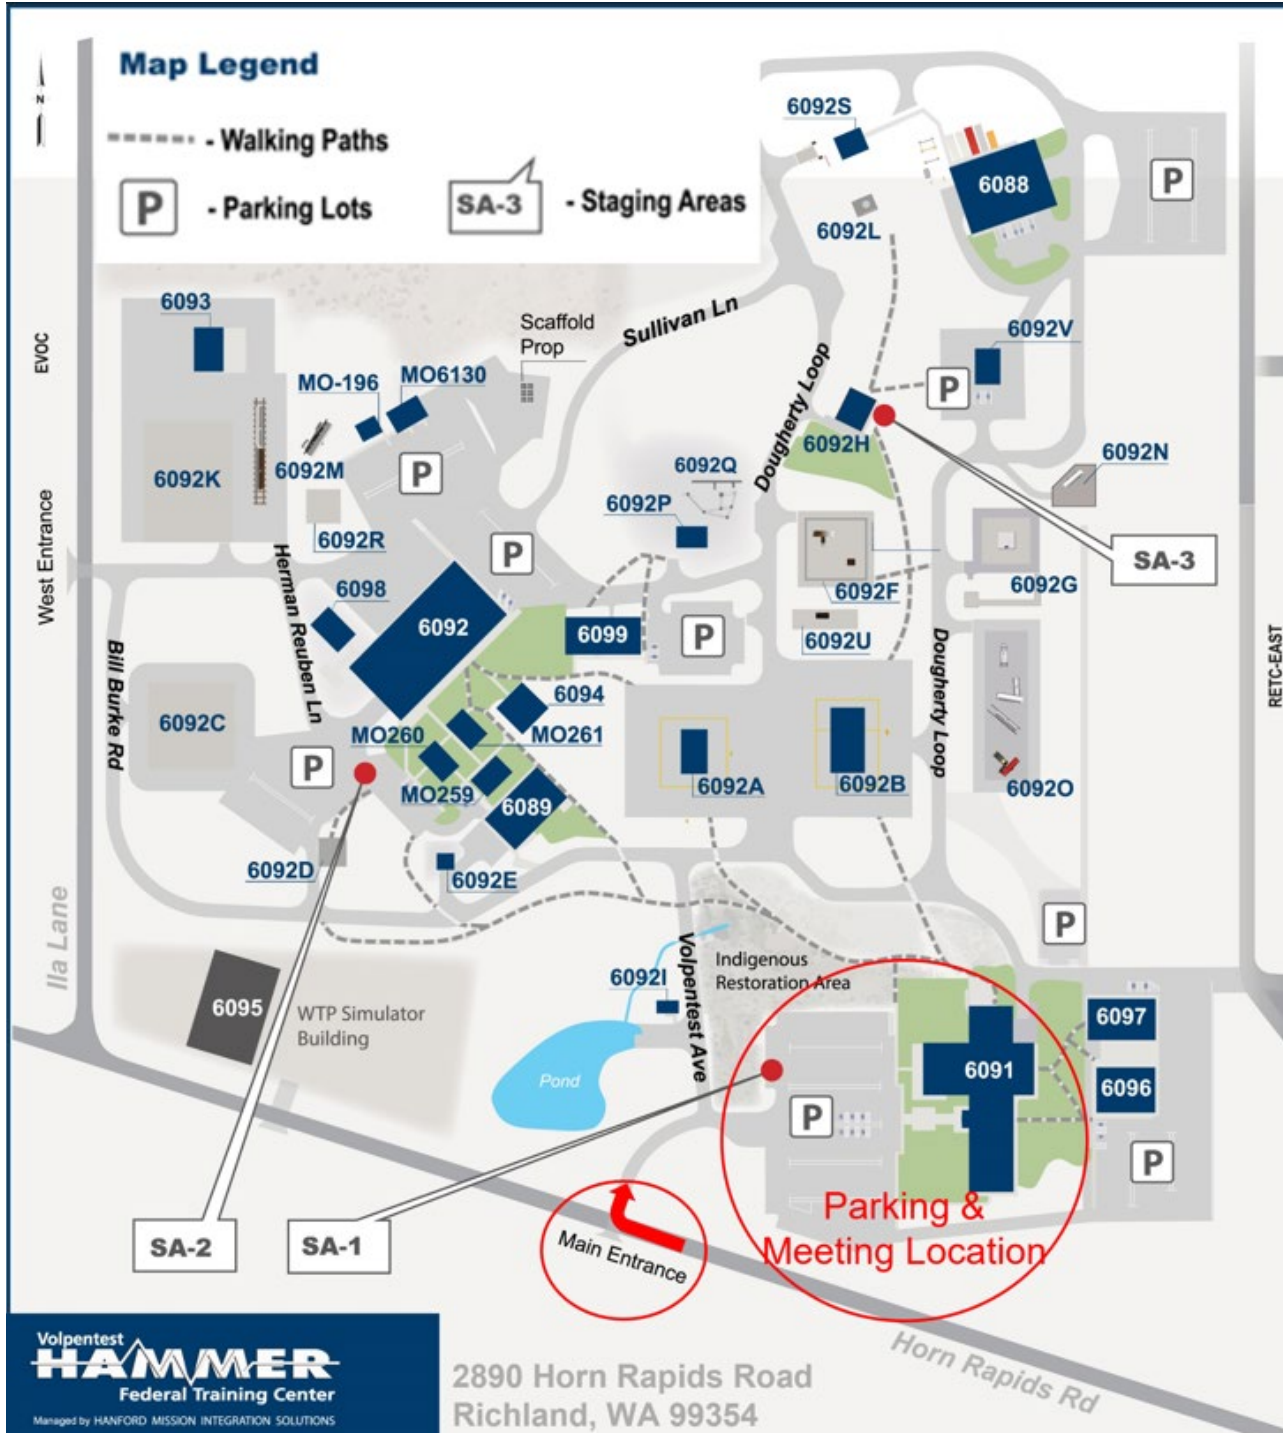

Travel Information for the Training Working Group 2024 Annual Meeting

HAMMER Map