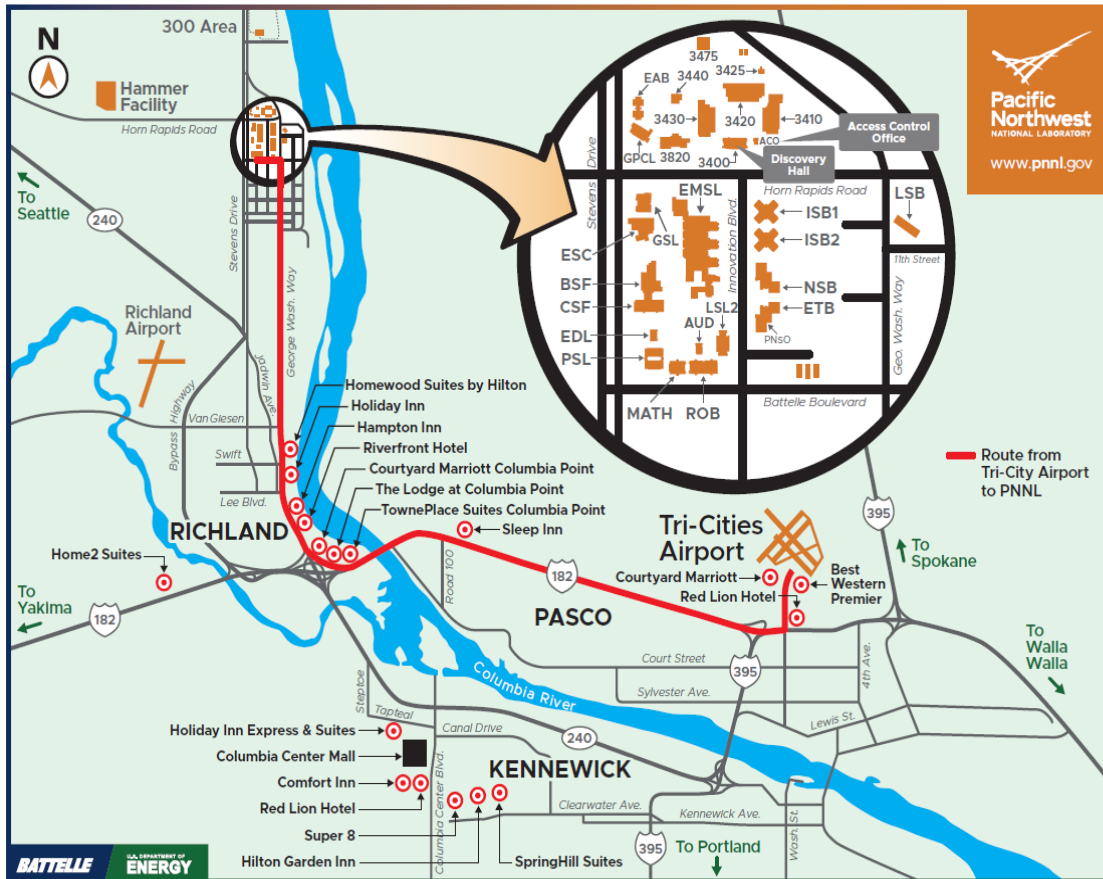

Travel Information for the Training Working Group 2024 Annual Meeting

Helpful Maps

PNNL Airport Map with Key:

RICHLAND CAMPUS MAP

902 Battelle Boulevard
P.O. Box 999
Richland, WA 99352
1-888-375-PNNL (7665)
inquiry@pnnl.gov
www.pnnl.gov

Key Abbreviations	Facility Name
3410	Science and Technology Laboratory
3420	Radiation Detection Laboratory
3425	Ultra-Low Background Counting Laboratory
3430	Ultratrace Laboratory
3440	Large Detector Laboratory
3475	Applied Engineering Laboratory
3820	Systems Engineering Building
ACO	Access Control Office (Badging)
AUD	Battelle Auditorium
BSF	Biological Sciences Facility
CSF	Computational Sciences Facility
DISC HALL (3400)	Discovery Hall
EAB (3860)	Engineering and Analysis Building
EDL	Engineering Development Laboratory
EMSL (3020EMSL)	Environmental Molecular Sciences Laboratory
ESC	Energy Sciences Center
ETB	Environmental Technology Building
GPCL (3850)	General Purpose Chemistry Laboratory
GSL	Grid Storage Launchpad
ISB1	Information Sciences Building 1
ISB2	Information Sciences Building 2
LSB	Laboratory Support Building
LSL2	Life Sciences Laboratory 2
MATH	Mathematics Building
NSB	National Security Building
PNSO	Pacific Northwest Site Office
PSL	Physical Sciences Laboratory
ROB	Research Operations Building