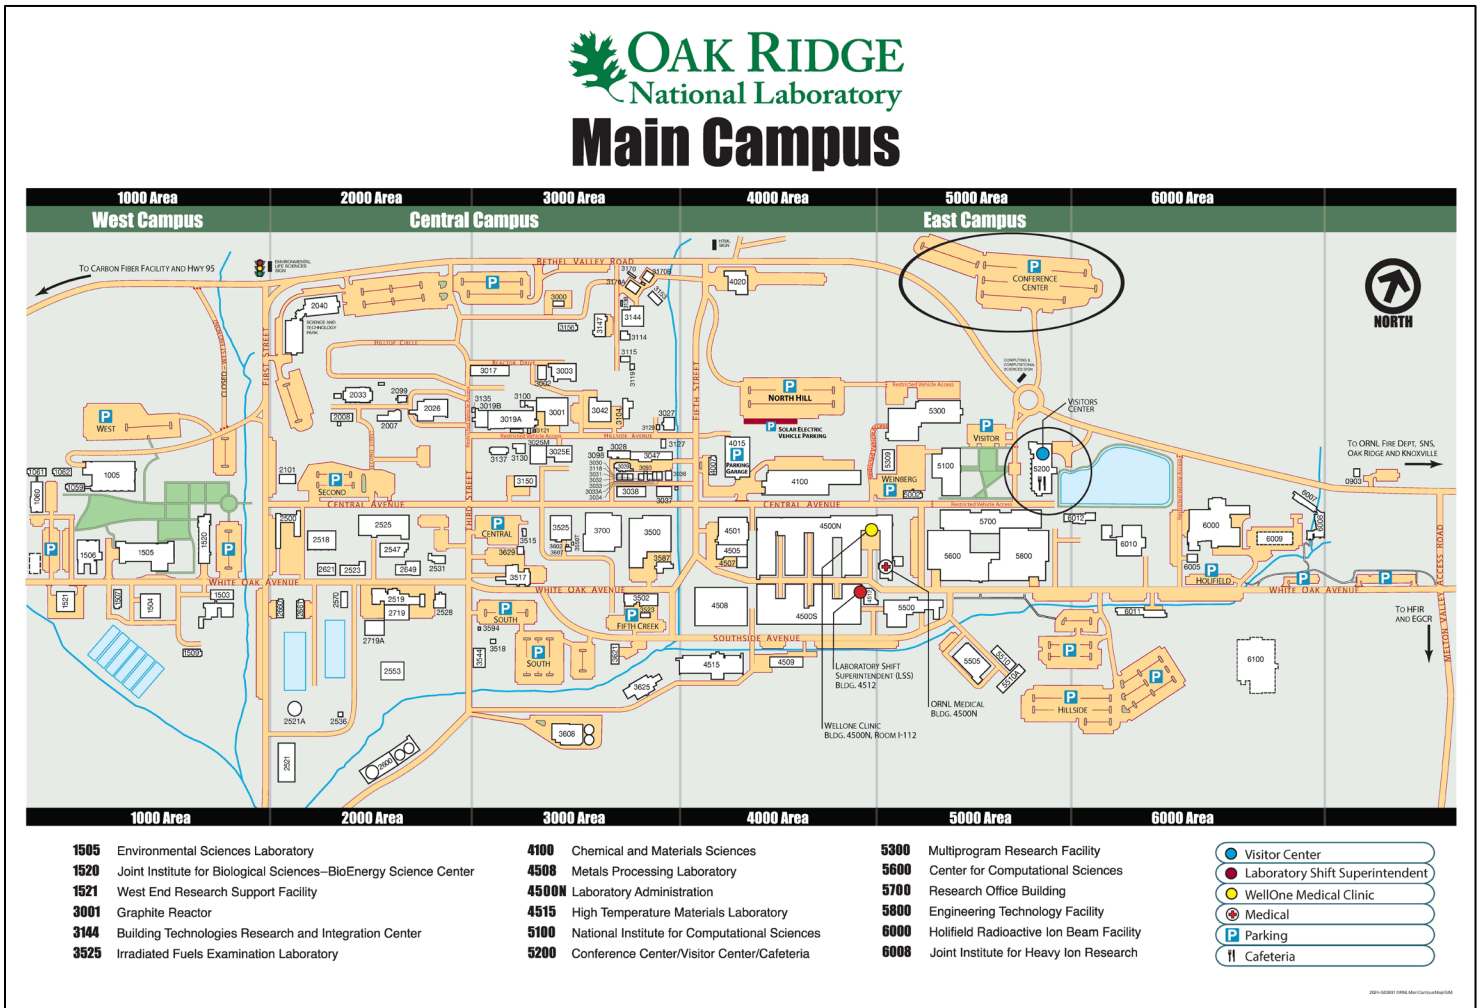

Travel Information for the Training Working Group 2026 Annual Meeting

ORNL Main Campus Map