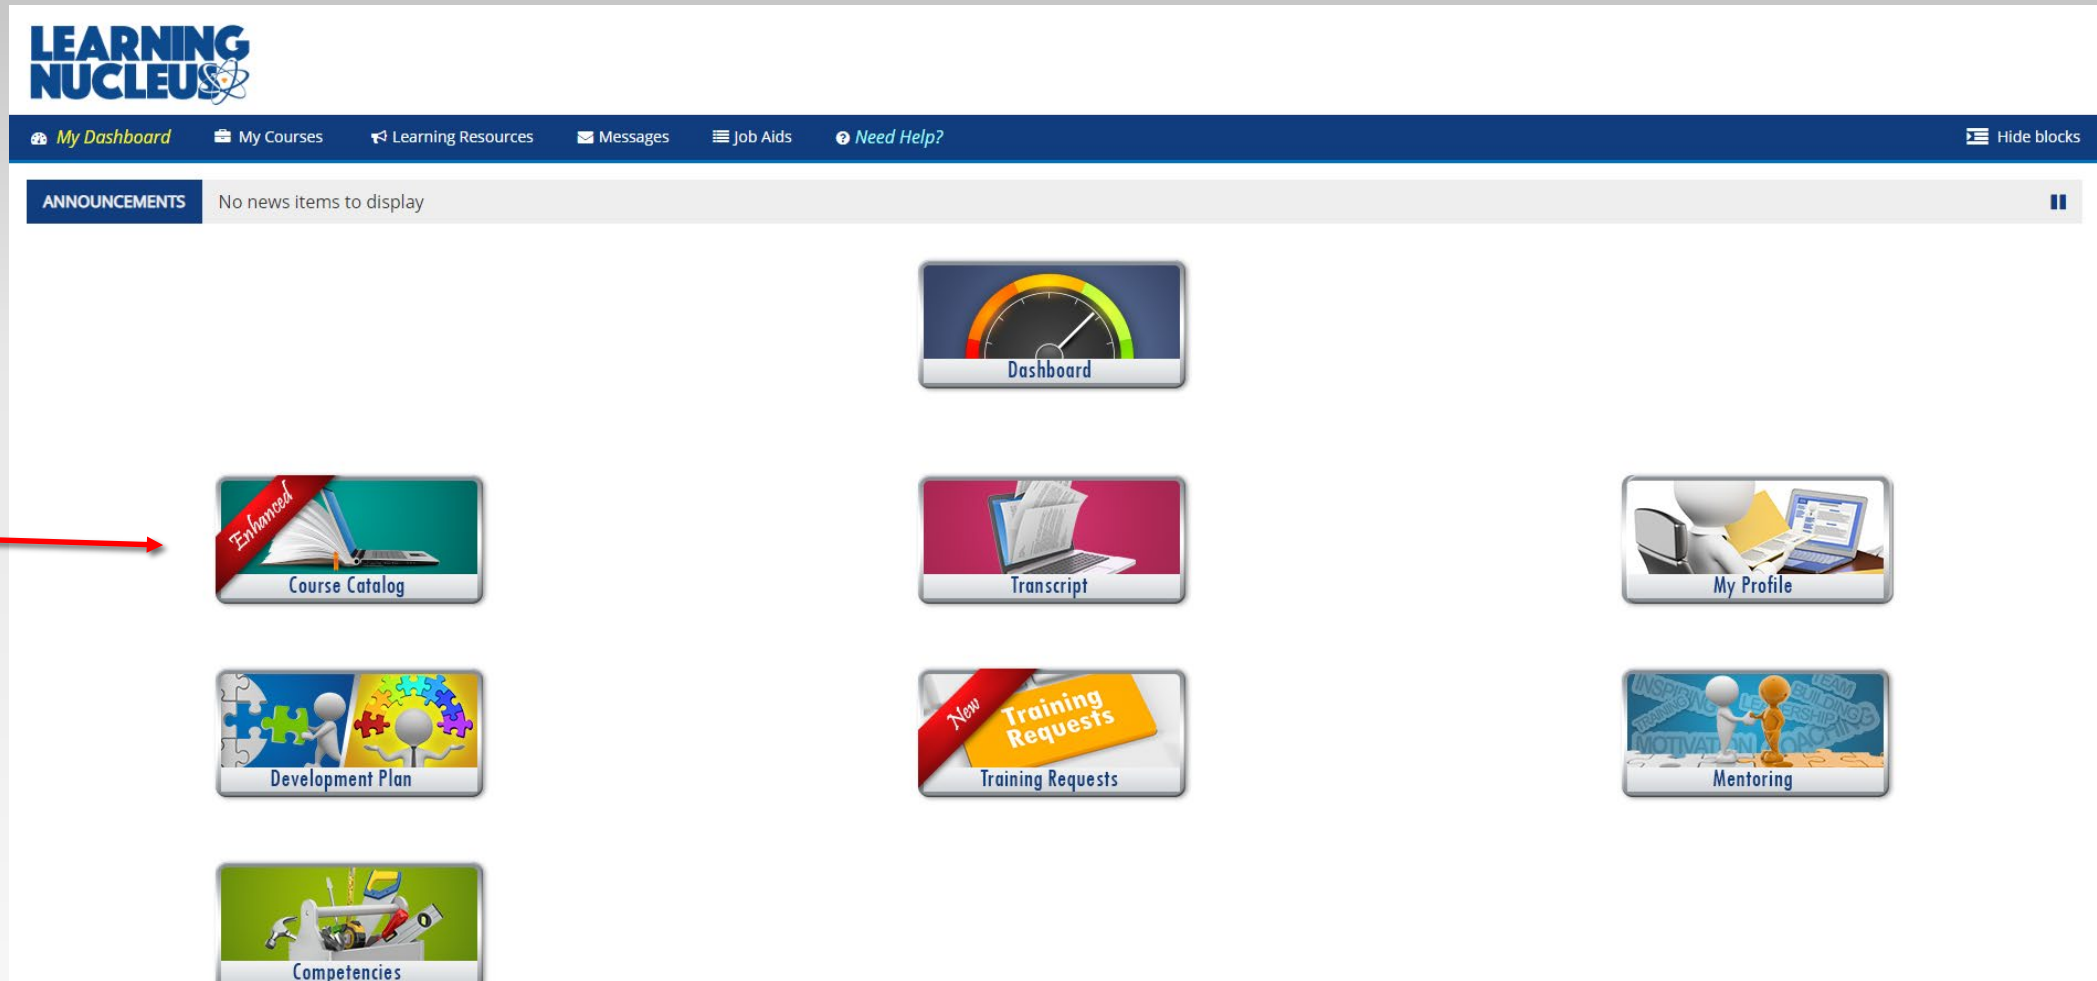

## REQUEST YOUR ACCOUNT

**IMPORTANT:** Temporary  
Access Form Guide

\*First Name

\*Last Name

\*Email

Next

Once logged into the LN, this is the main Dashboard (home screen).

Select Course Catalog to begin your search. For example, you can search for SBA-220. The LN will verify you meet the prerequisite course requirements before allowing you to register.

[My Dashboard](#) [My Courses](#) [Learning Resources](#) [Messages](#) [Job Aids](#) [Need Help?](#)

[Home](#) > [Courses](#)

Courses starting with:  
**ALL** A B C D E F G H I J K L M N O P Q R S T U V W X Y Z