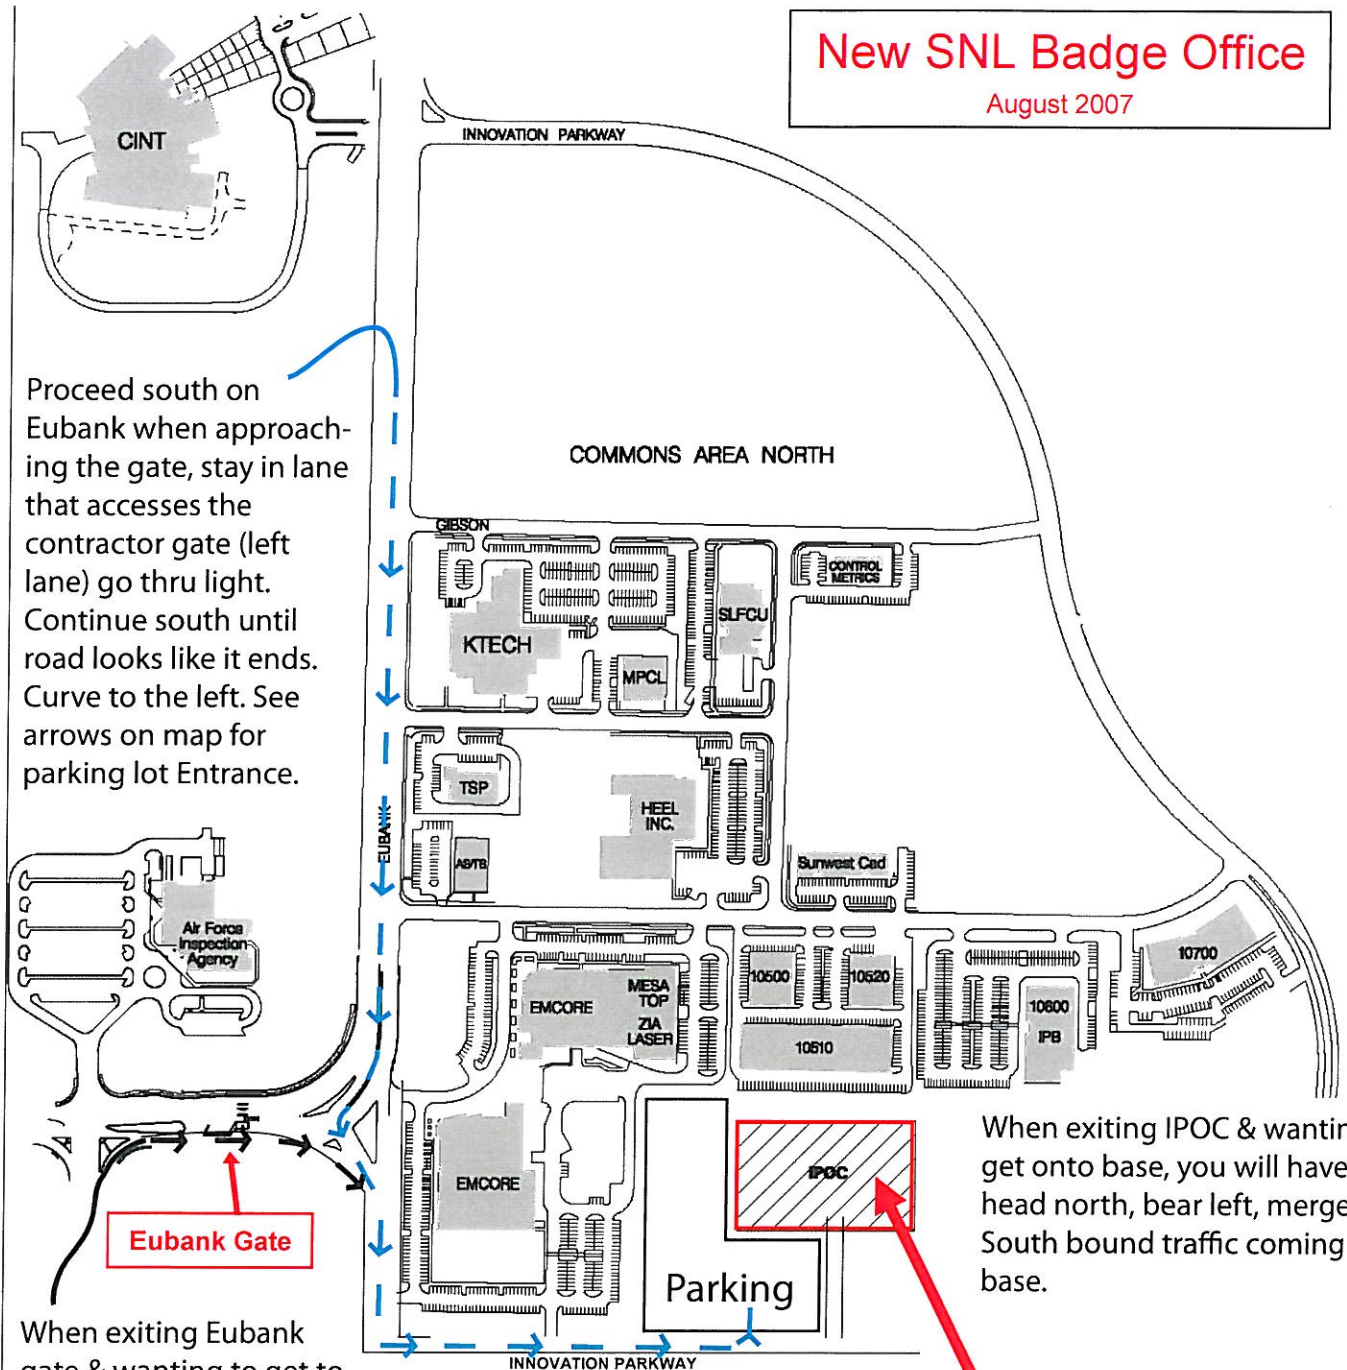

Directions from Albuquerque International Airport to Kirtland Air Force Base "Eubank Gate":

New SNL Badge Office

August 2007

Proceed south on Eubank when approaching the gate, stay in lane that accesses the contractor gate (left lane) go thru light. Continue south until road looks like it ends. Curve to the left. See arrows on map for parking lot Entrance.

Eubank Gate

When exiting Eubank gate & wanting to get to IPOC. Stay in extreme right lane.

When exiting IPOC & wanting to get onto base, you will have to head north, bear left, merge with South bound traffic coming onto base.

Innovation Parkway Office Center (IPOC)

The Badge Office is in Suite A-1
(Inside the main entrance, on the left)