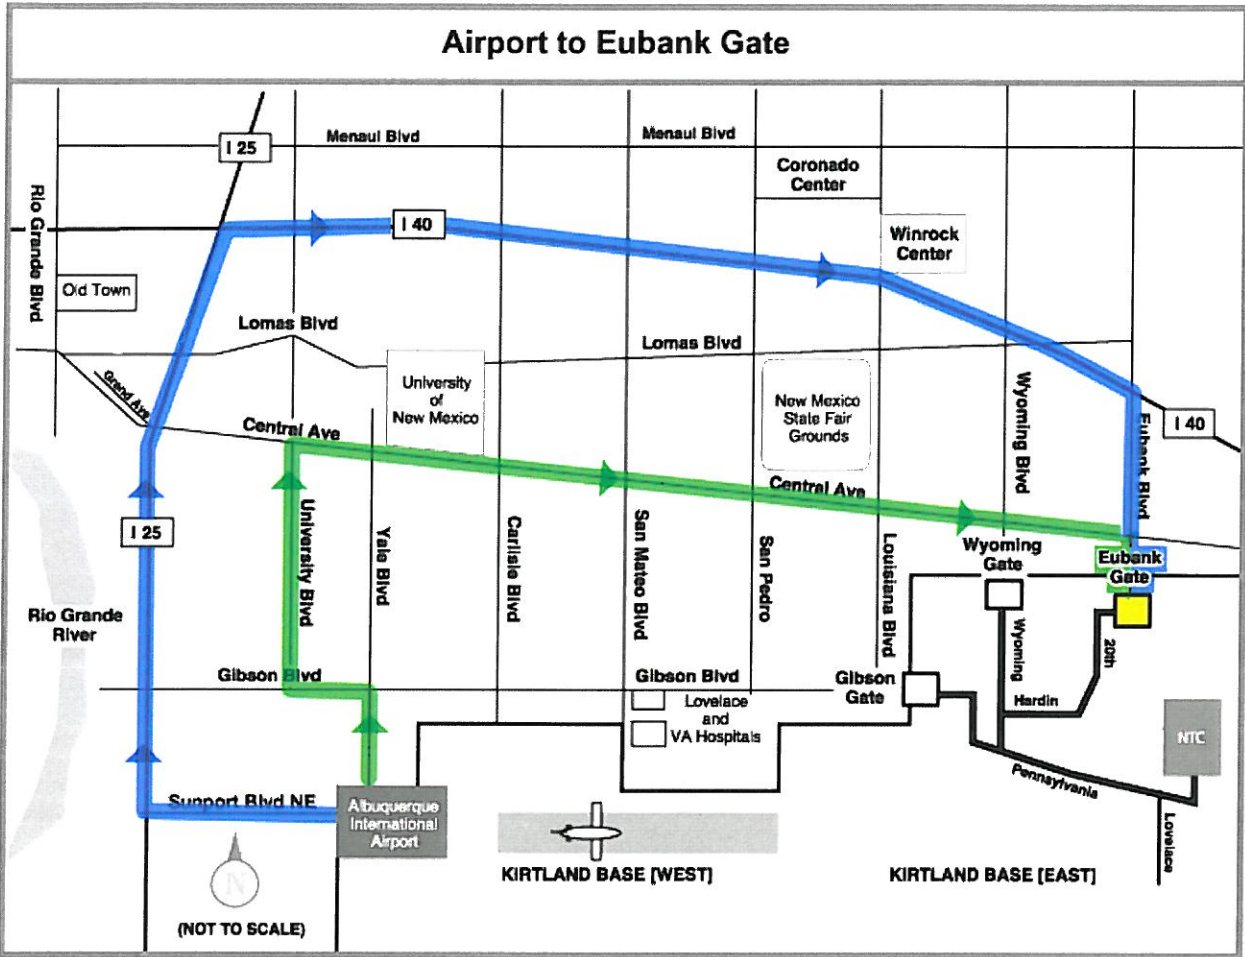

Directions from Albuquerque International Airport to Kirtland Air Force Base "Eubank Gate":

New SNL Badge Office

August 2007

Proceed south on Eubank when approaching the gate, stay in lane that accesses the contractor gate (left lane) go thru light. Continue south until road looks like it ends. Curve to the left. See arrows on map for parking lot Entrance.

Eubank Gate

When exiting Eubank gate & wanting to get to IPOC. Stay in extreme right lane.

When exiting IPOC & wanting to get onto base, you will have to head north, bear left, merge with South bound traffic coming onto base.

Innovation Parkway Office Center (IPOC)

The Badge Office is in Suite A-1
(Inside the main entrance, on the left)