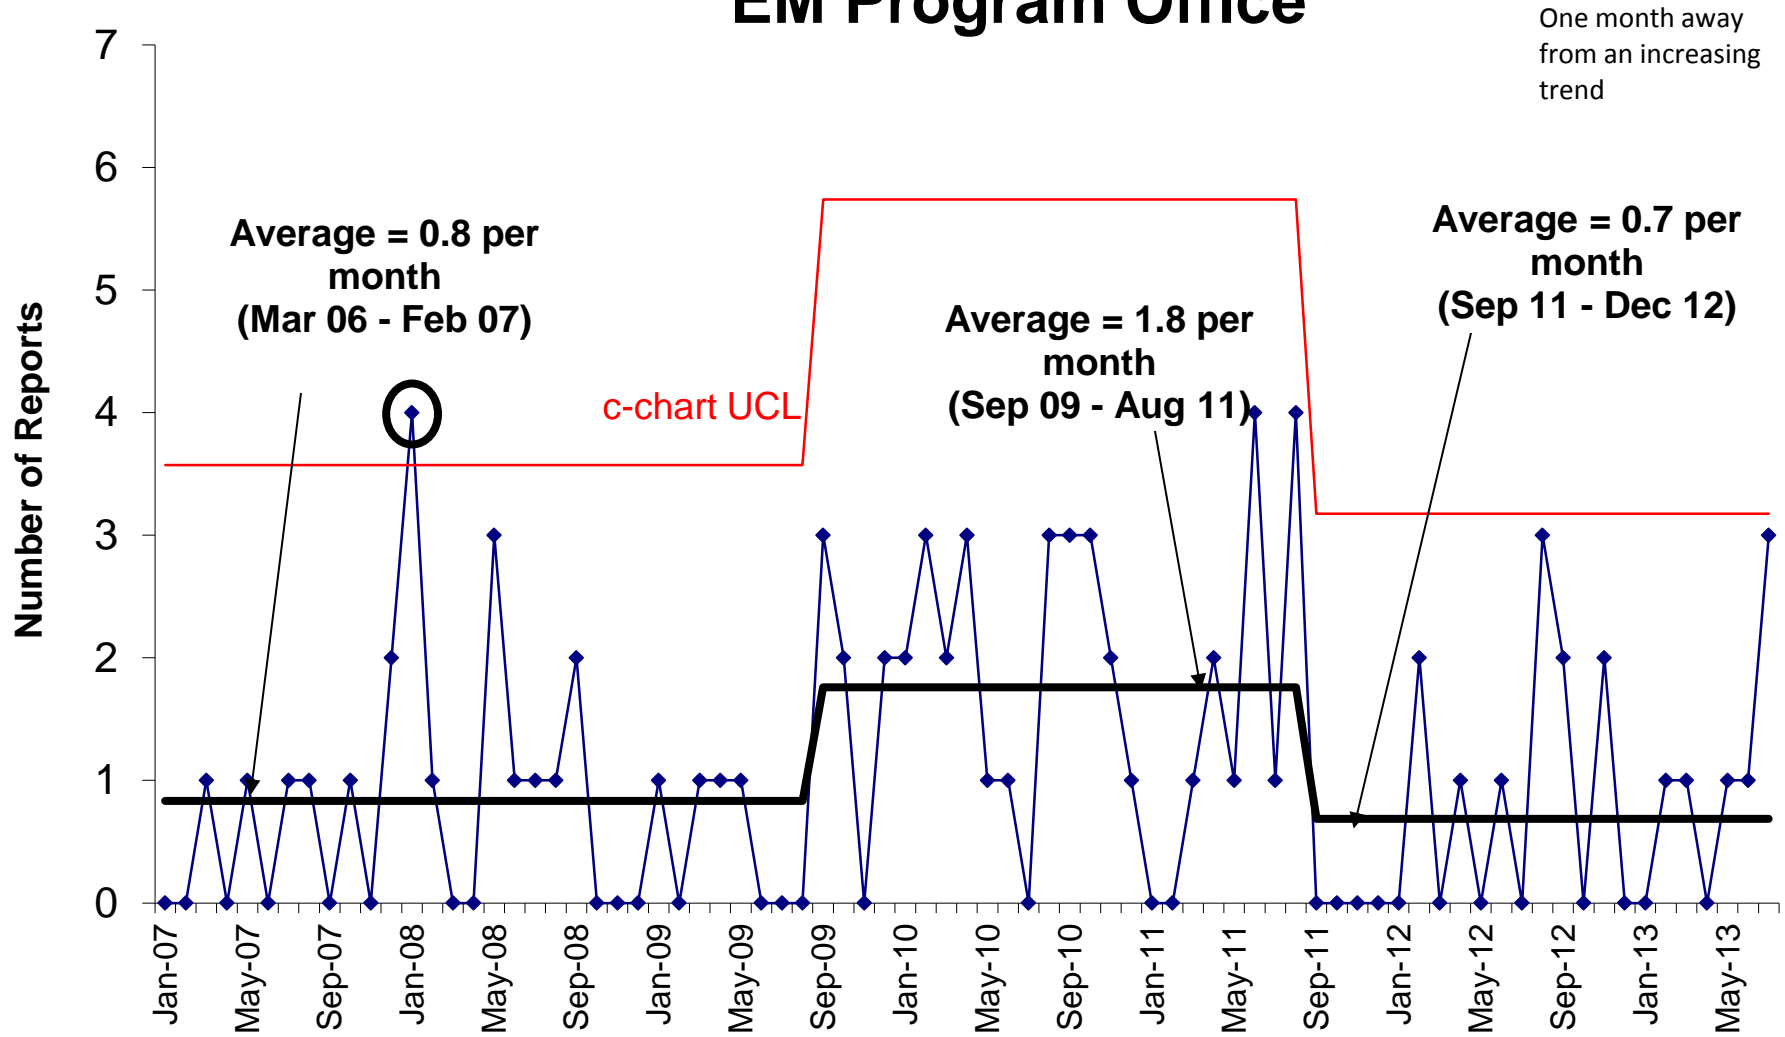

08J Electrical Near Miss ORPS by Month EM Program Office

One month away from an increasing trend