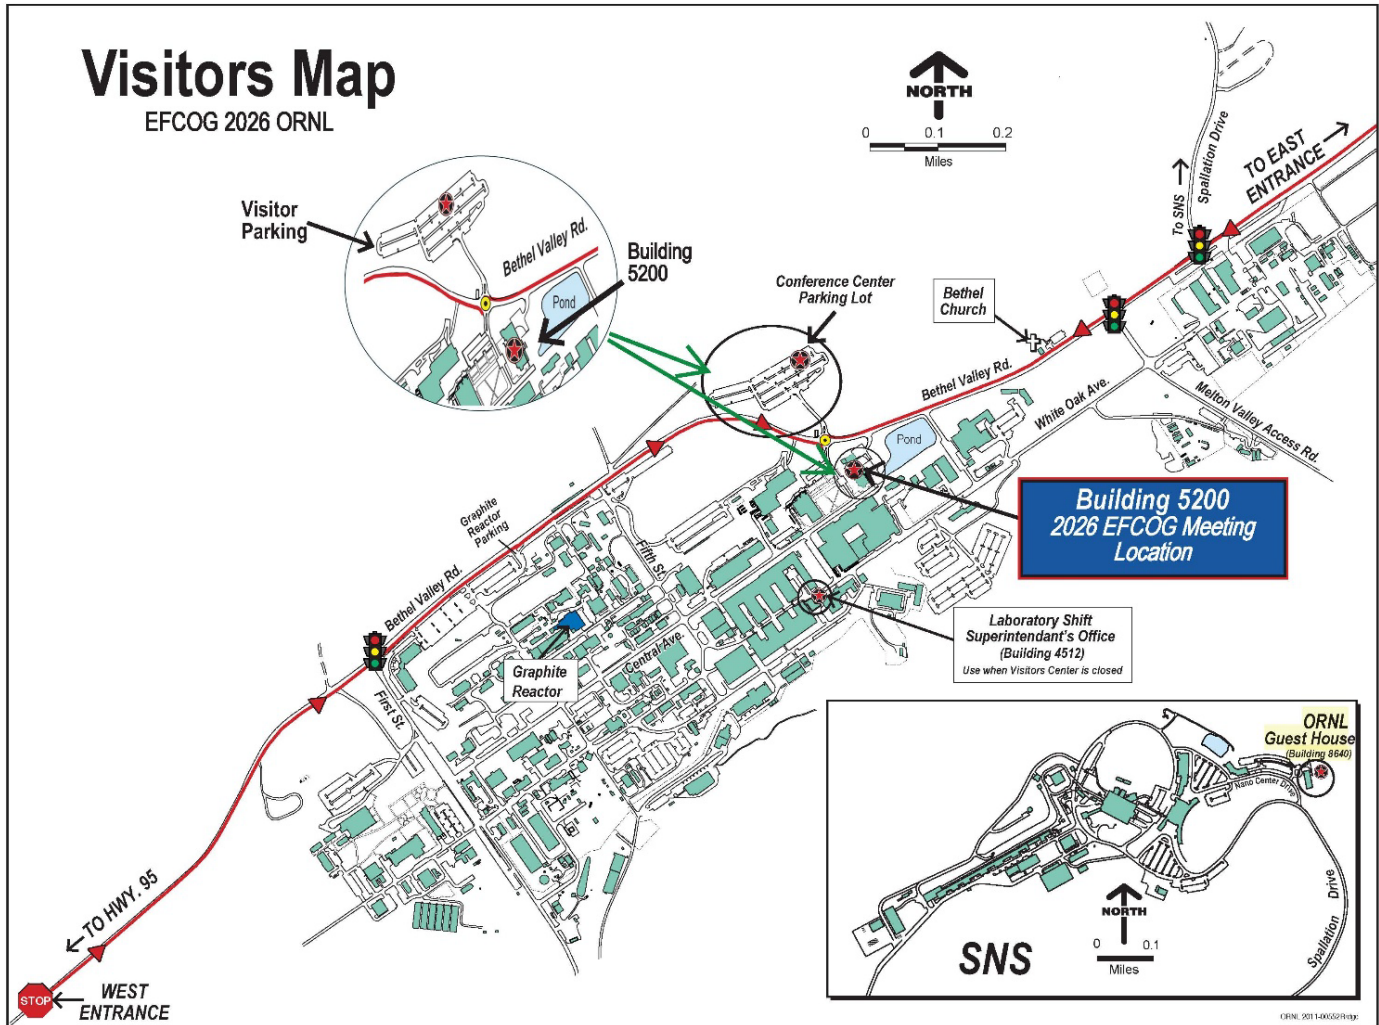

Alternative transportation: Taxi, Uber, Lyft, DoorDash, etc. drivers must be US citizens or non-US citizens with a valid ORNL badge to enter the campus. Those who do not meet this criterion will not be allowed through the security checkpoint. Due to the driver will have to come onsite to drop off.

Travel Information for the Training Working Group 2026 Annual Meeting

Local Hotels

For those of you who are not familiar with ORNL, Oak Ridge and Knoxville are approximately similar distances from the ORNL campus – which may garner approximately 10+ miles in either direction to the nearest hotel from campus.

Travel Information for the Training Working Group 2026 Annual Meeting

Helpful Maps

Airport Route Map:

Travel Information for the Training Working Group 2026 Annual Meeting

ORNL EFCOG Meeting Location and Parking Map including ORNL Guest House

Travel Information for the Training Working Group 2026 Annual Meeting

ORNL Main Campus Map

Travel Information for the Training Working Group 2026 Annual Meeting

ORNL Guest House Location

HFIR and SNS Sites