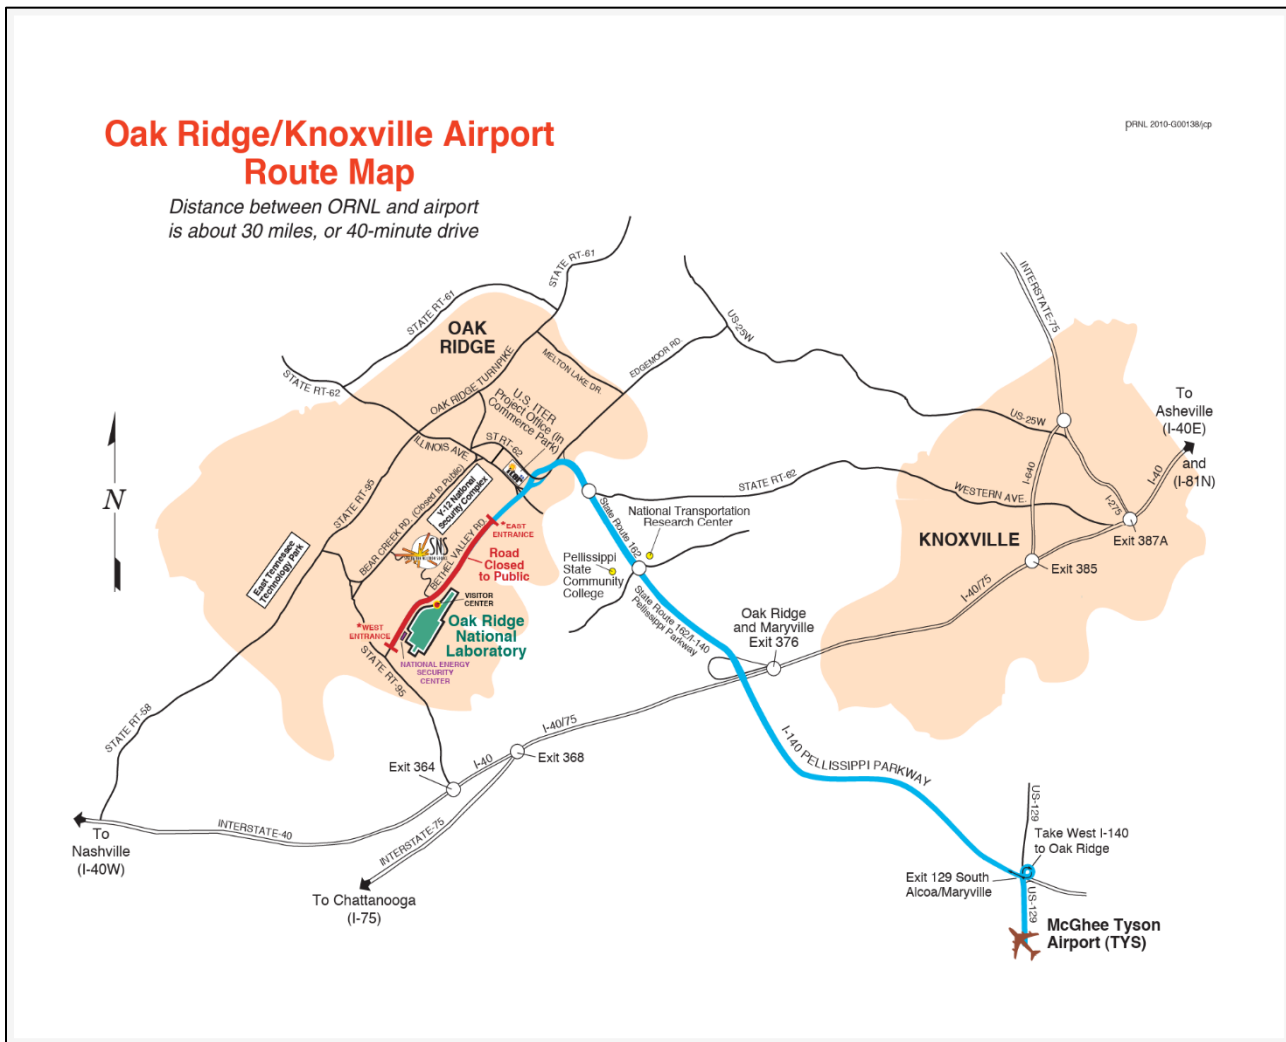

Travel Information for the Training Working Group 2026 Annual Meeting

Helpful Maps

Airport Route Map: