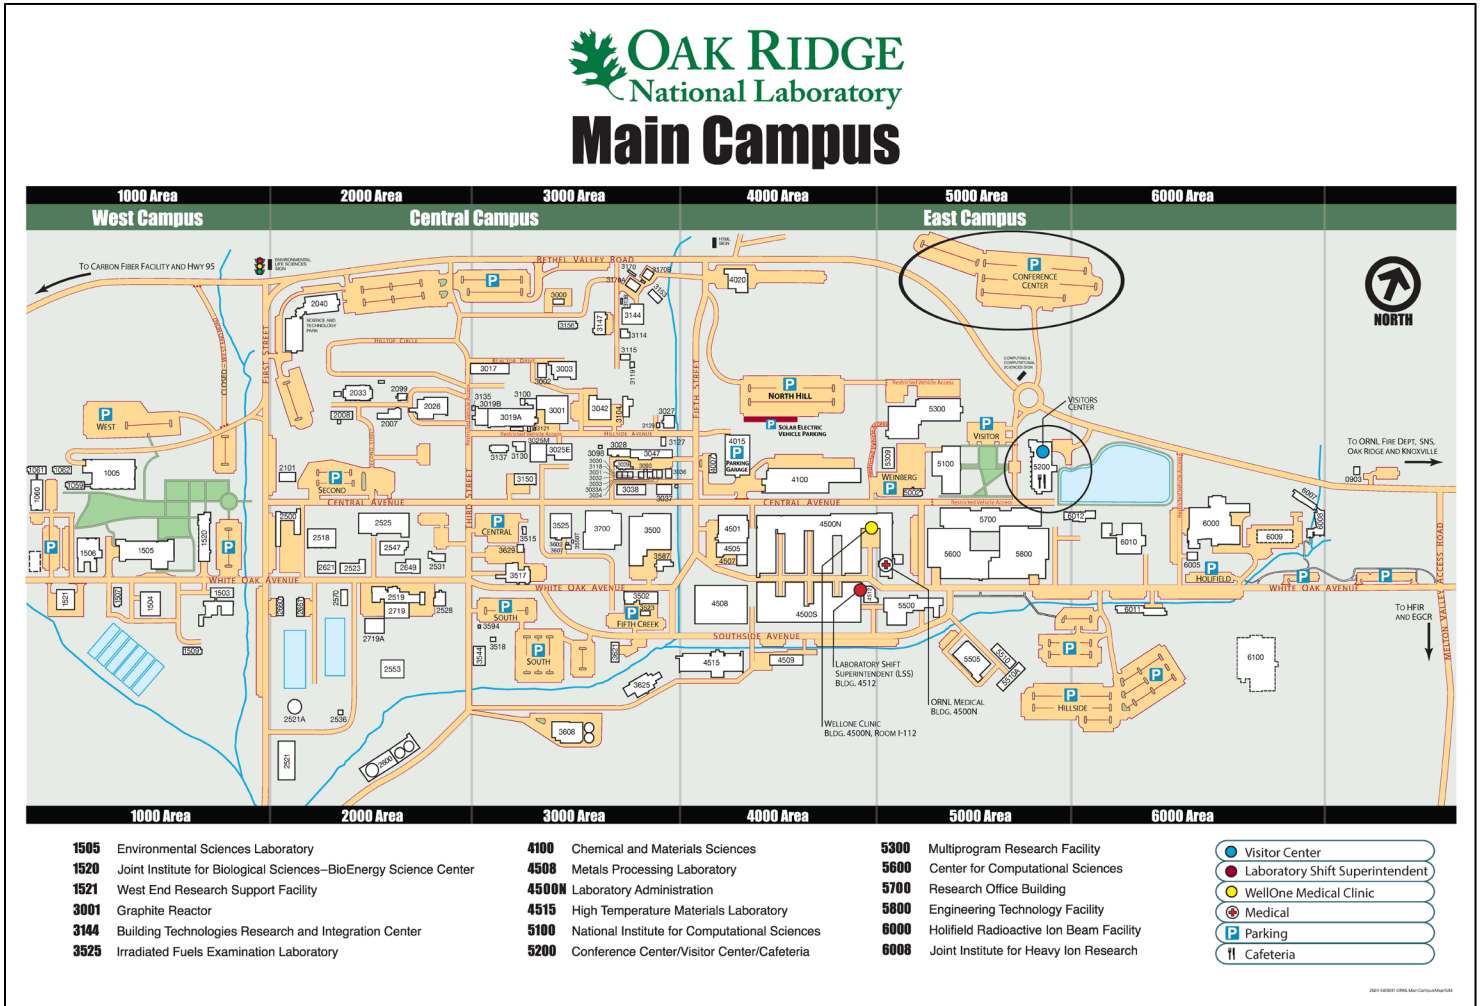

Travel Information for the Training Working Group 2026 Annual Meeting

ORNL Main Campus Map